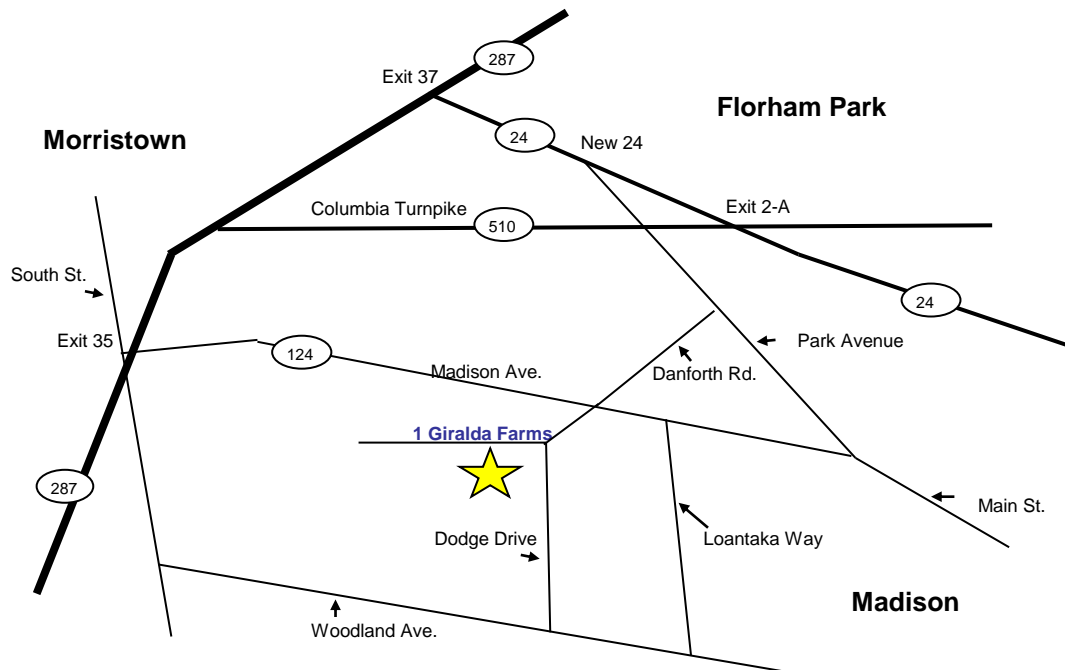

From Interstate 287 North Bound

Follow Interstate 287 North to Morristown (Exit 35). At exit proceed to light and turn right onto South Street. Travel approximately 0.1 miles and take the first left onto Woodland Avenue. Proceed 2.1 miles to Giralda Farms on your left. Turn left into Giralda Farms and pass through the gate house. Proceed 0.6 miles and look for sign for 1 Giralda Farms RexCorp, Quest Diagnostics. Turn left at the sign and our office is in the first building on the left.

From Newark International Airport - Interstate 78 or Route 24 West

Follow signs to I-78 West. Proceed approximately 9 miles to Route 24 West (Exit 48, Morristown). Follow Route 24 approximately 8 miles to Exit 2A "Morristown" (Route 510 West). Once on Route 510 (Columbia Turnpike) get immediately into the left lane, go to the first light and turn left onto Park Avenue (County Road 623). Proceed on Park Avenue for 1.4 miles and turn right onto Danforth Road (immediately after "Welcome to Madison" sign). Proceed 1/2 mile to Madison Avenue. Continue straight across Madison Avenue into Giralda Farms. After passing through the gate house, take the first right. Our office is in the first building on the left.

SEE OVER FOR MORE DIRECTIONS